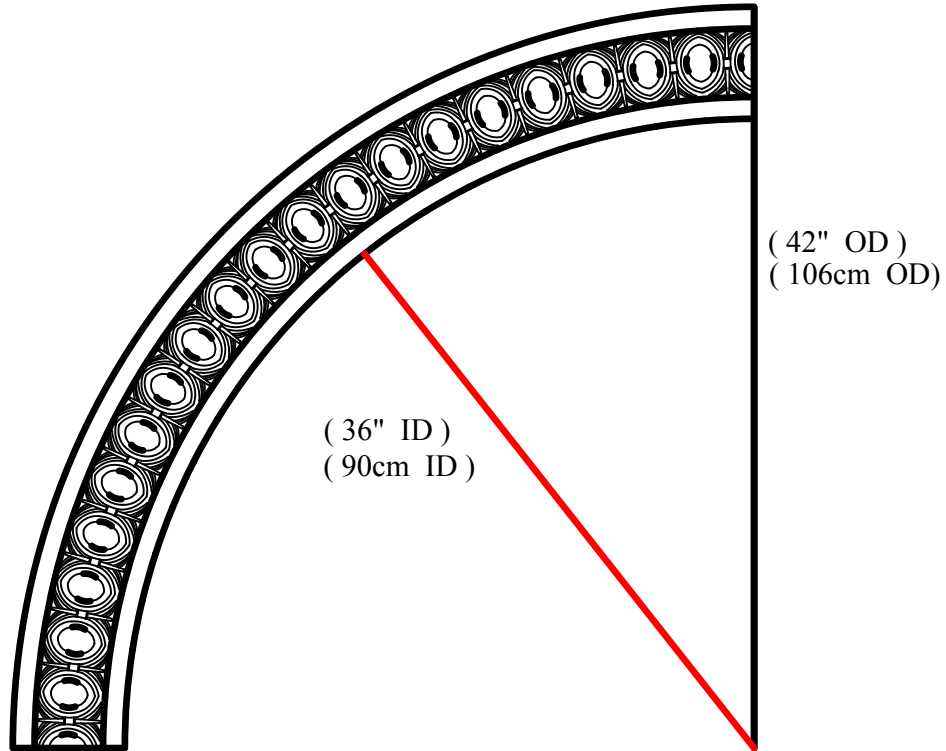

AUTODESK

AUTODESK

AUTODESK

ITEM NUMBER: CR20EG
42"OD x 36"ID x 3"W x 3/4"P Egg and Dart Ceiling Ring (1/4 of complete circle)
(scale: 1:1)

P: 866.607.0453 / F: 866.591.3143
2300W. Main St. / Clarksville , TX 75426
sales@ekenamillwork.com /www.ekenamillwork.com